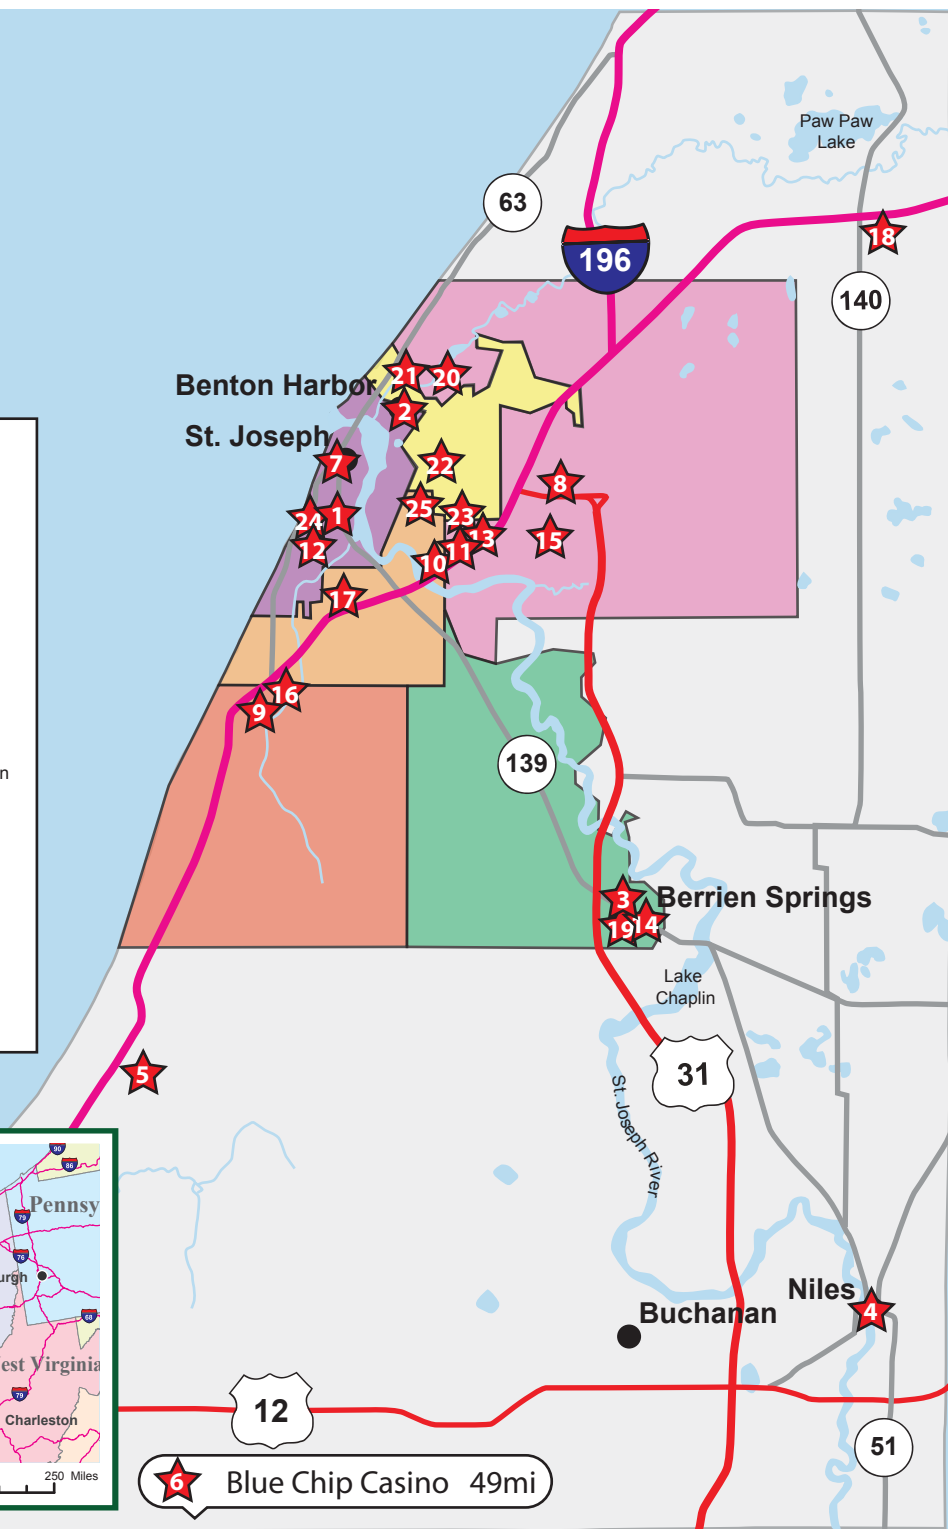

Top Employers Berrien County

Lake Michigan

- Top 25 Employers**
by Employee Count (as of 2008)
1. Lakeland Regional Health System
 2. Whirlpool Corporation
 3. Andrews University
 4. Michigan Pizza Hut
 5. Indiana Michigan Power
 6. Blue Chip Casino
 7. Bosch Braking Systems
 8. Leco Corporation
 9. Lake Michigan College
 10. Martins Super Market
 11. Meijer, Inc.
 12. Walmart
 13. IPC Print Services
 14. Child and Family Services of Southwestern Michigan
 15. Southwestern Medical Clinic, PC
 16. Gast Manufacturing, Inc.
 17. Lakeshore Public Schools
 18. St. Joseph Public Schools
 19. Community Hospital of Watervliet
 20. Berrien Regional Education Service Agency
 21. Atlantic Automotive Components
 22. Chemical Bank -
 23. Benton Harbor St. Joseph YMCA
 24. Lowes Home Improvement
 25. United Federal Credit Union

6 Blue Chip Casino 49mi

 Highways

0 5 10 Miles