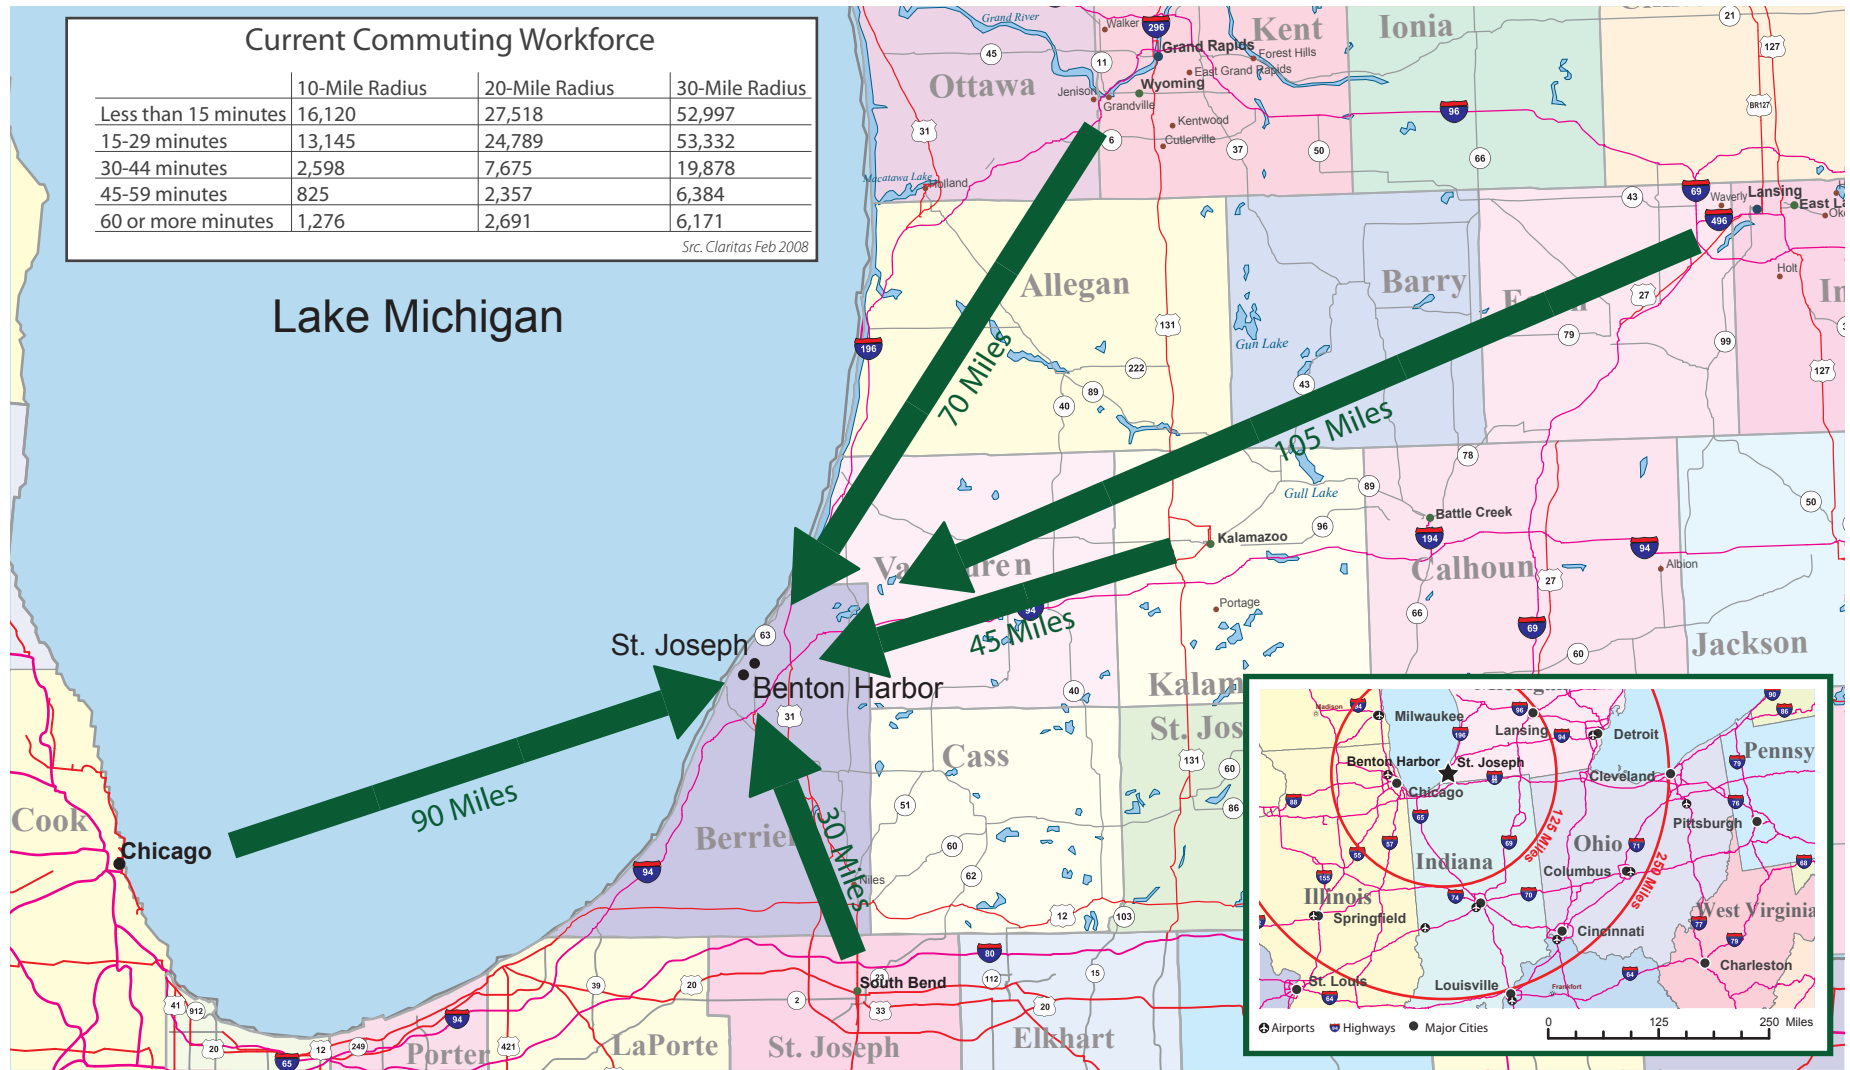

Commuting Patterns

	10-Mile Radius	20-Mile Radius	30-Mile Radius
Less than 15 minutes	16,120	27,518	52,997
15-29 minutes	13,145	24,789	53,332
30-44 minutes	2,598	7,675	19,878
45-59 minutes	825	2,357	6,384
60 or more minutes	1,276	2,691	6,171

Src. Claritas Feb 2008

 Highways